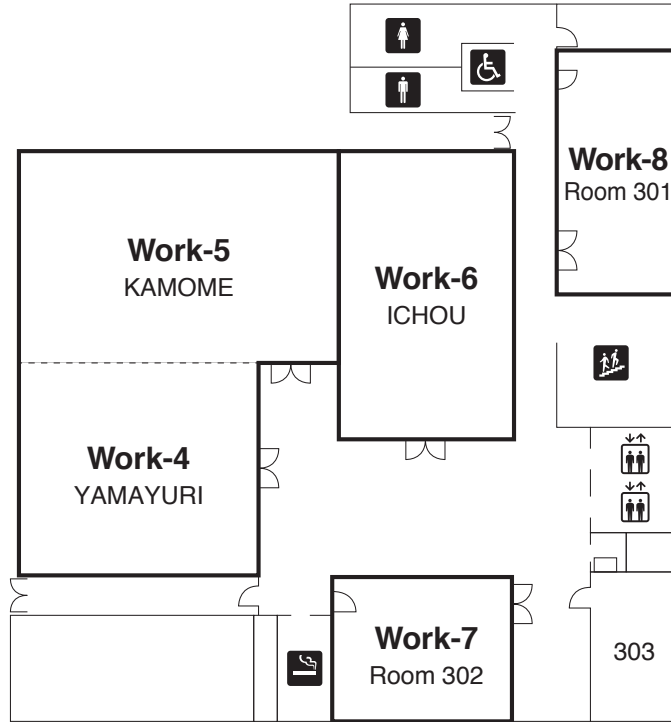

Floor Guide

Industry & Trade Center Yokohama Symposia

9F

8F

Workpia Yokohama

3F

2F

Kanagawa Kenmin Hall

HOTEL Monterey Yokohama

3F

2F

1F

Hotel MielParque Yokohama

2F

Yokohama City Port Opening Memorial Hall

2F